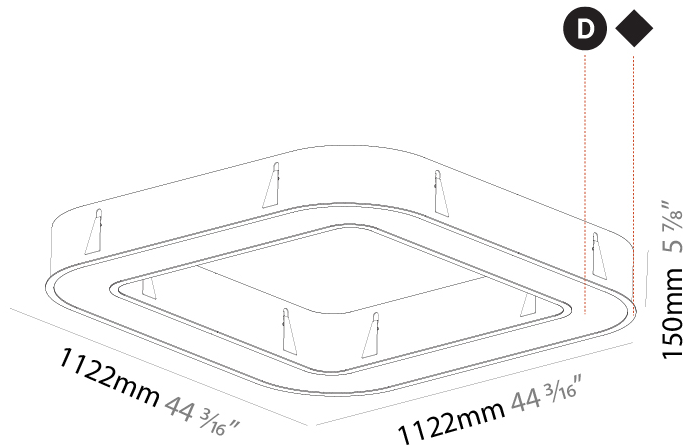

GENERAL

Series: Glorious
Subseries: Glorious Quantum
Brand: Prolicht
Division: Architectural
Mounting Type: Recessed
Mounting Location: Ceiling
Subcategory: Ambient

PHYSICAL

Shape: Square
Length (mm): 1122
Length (in): 44 ³/₁₆
Width (mm): 1122
Width (in): 44 ³/₁₆
Height (mm): 150
Height (in): 5 ⁷/₈
Min. Recessing Depth (mm): 160
Min. Recessing Depth (in): 6 ⁵/₁₆
Light Distribution: Direct
Weight (kg): 16.085
Weight (lbs): 35.39
Diffuser: PMMA - Opal or Micro-Prism
Fixture Finish: SSR / BKV / CWI / CRY / HAB / LAG / UFT / ITA / RUA / RUR / MIC / FTG / MYG / TWT / LOD / PUS / FRO / FUP / KIA / POP / BLS / SPG / MEY / GOH / GUM / CHC / COM / ABZ / JAG / OBR / MOS / ROR
Fixture Material: Aluminum

ELECTRICAL

Lamp Type: LED (Zhaga Standard)
Input Wattage (W): 60
Total Output Wattage (W): 48 / 38.4 (3500K)
Dimming: Non-Dimming / Phase Dimming (120Vac only) / 0-10V Dimming
Driver Included: Yes
Driver Location: Integrated
Driver Type: Constant Current - 120 / 277Vac
Driver Class: Class 2
Input Voltage (V): 120 - 277
Constant Current (MA): 350 / 1200 (3500K)

LED

Color Temperature (°K): 3000 / 3500 / 4000
Max. Delivered Lumen (lm): 5540 / 5733 / 5850
CRI: >80 CRI
Efficiency (%): 65
Lamp Life (hrs): 50000

OPTICAL

RATINGS AND CERTIFICATIONS

Certified By: Certified for North American Standards
IP rating: IP20