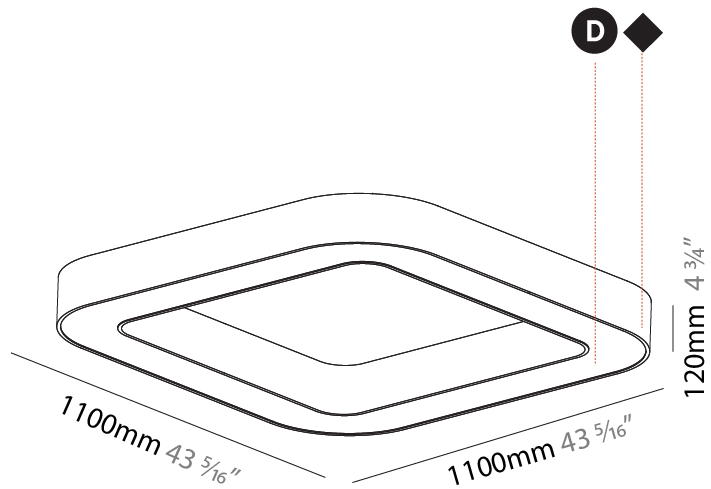

GENERAL

Series: Glorious
Subseries: Glorious Quantum
Brand: Prolicht
Division: Architectural
Mounting Type: Surface
Mounting Location: Ceiling
Subcategory: Ambient

PHYSICAL

Shape: Square
Length (mm): 1100
Length (in): 43 ⁵/₁₆"
Width (mm): 1100
Width (in): 43 ⁵/₁₆"
Height (mm): 120
Height (in): 4 ³/₄"
Light Distribution: Direct
Weight (kg): 14.2
Weight (lbs): 31.24
Diffuser: [PMMA - Opal or Micro-Prism](#)
Fixture Finish: [SSR / BKV / CWI / CRY / HAB / LAG / UFT / ITA / RUA / RUR / MIC / FTG / MYG / TWT / LOD / PUS / FRO / FUP / KIA / POP / BLS / SPG / MEY / GOH / GUM / CHC / COM / ABZ / JAG / OBR / MOS / ROR](#)
Fixture Material: Aluminum

ELECTRICAL

Lamp Type: LED (Zhaga Standard)
Input Wattage (W): 60
Total Output Wattage (W): 48 / 38.4 (3500K)
Dimming: [Non-Dimming / Phase Dimming (120Vac only) / 0-10V Dimming](#)
Driver Included: Yes
Driver Location: Integrated
Driver Type: Constant Current - 120 / 277Vac
Driver Class: Class 2
Input Voltage (V): 120 - 277
Constant Current (MA): 350 / 1200 (3500K)

LED

[Color Temperature (°K): 3000 / 3500 / 4000](#)
Max. Delivered Lumen (lm): 5540 / 5733 / 5850
CRI: >80 CRI
Efficiency (%): 65
Lamp Life (hrs): 50000

OPTICAL

RATINGS AND CERTIFICATIONS

Certified By: Certified for North American Standards
IP rating: IP20